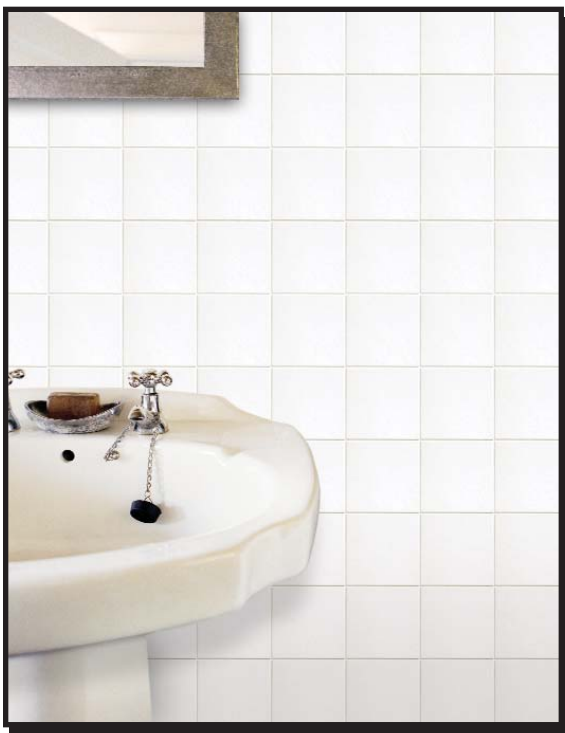

**GREAT AS A
FULL WALL
OR WAINSCOT
COVERING**

Available in Three Finishes:

Beaded FRP: Timeless, traditional design now available in a durable, water resistant frp panel. Available in white.

Tile-Look FRP: Semi-smooth finish with a sandstone appearance, scored with 4" x 4" simulated grout lines with mold and mildew resistant clear acrylic coating. Available in white or almond.

Textured FRP: Semi-smooth finish with a sandstone appearance. Available in white and almond; additional colors available upon special request.

**ALL FRP PANELS ARE MOLD
AND MILDEW FREE**

StructoDecor Performs Great For All Projects