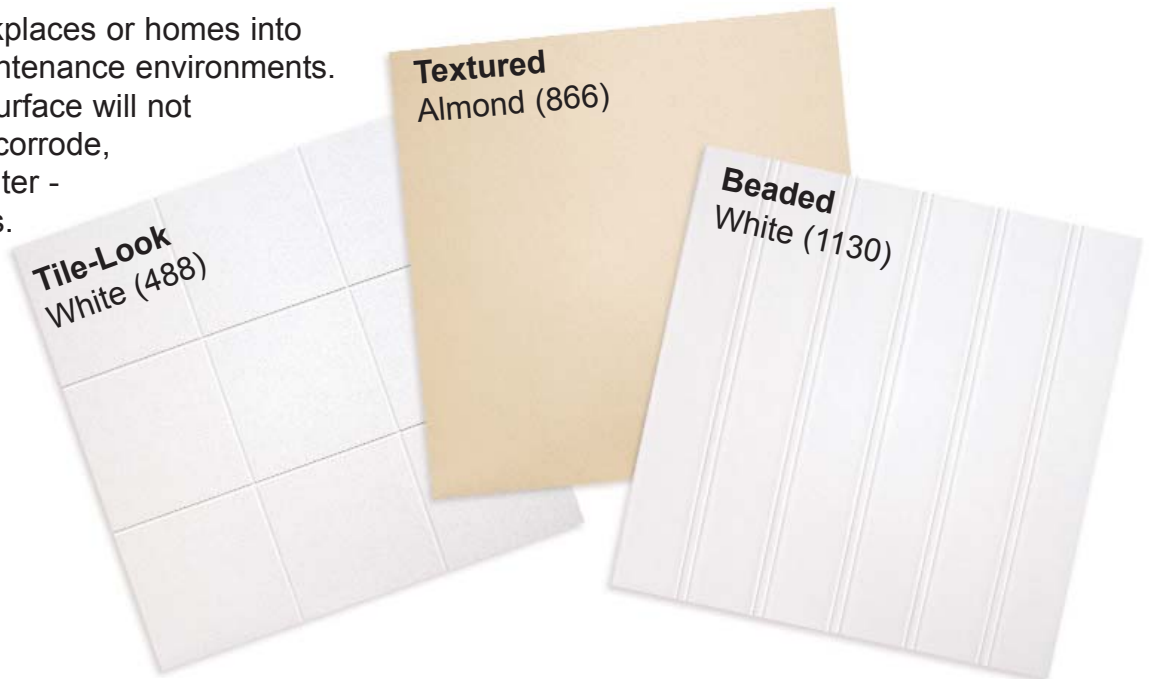

sequentia[®] STRUCTO DECOR FRP

FIBERGLASS REINFORCED PLASTIC DECORATIVE WALL PANELS

From Decorative to Durable - Great Results Period.

StructoDecor Will Not: ■ Rust ■ Peel ■ Dent ■ Rot ■ Splinter ■ Corrode ■ Stain

**GREAT AS A
FULL WALL
OR WAINSCOT
COVERING**

Available in Three Finishes:

Beaded FRP: Timeless, traditional design now available in a durable, water resistant frp panel. Available in white.

Tile-Look FRP: Semi-smooth finish with a sandstone appearance, scored with 4" x 4" simulated grout lines with mold and mildew resistant clear acrylic coating. Available in white or almond.

Textured FRP: Semi-smooth finish with a sandstone appearance. Available in white and almond; additional colors available upon special request.

**ALL FRP PANELS ARE MOLD
AND MILDEW FREE**

StructoDecor Performs Great For All Projects

4" Tile and Sandstone Panel - Special Color Matched Decor Trims

- Innovative design incorporates dual durometer technology - a rigid PVC base and flexible pvc top section
- Provides a coordinated look for tile or textured finish
- Available in White and Almond